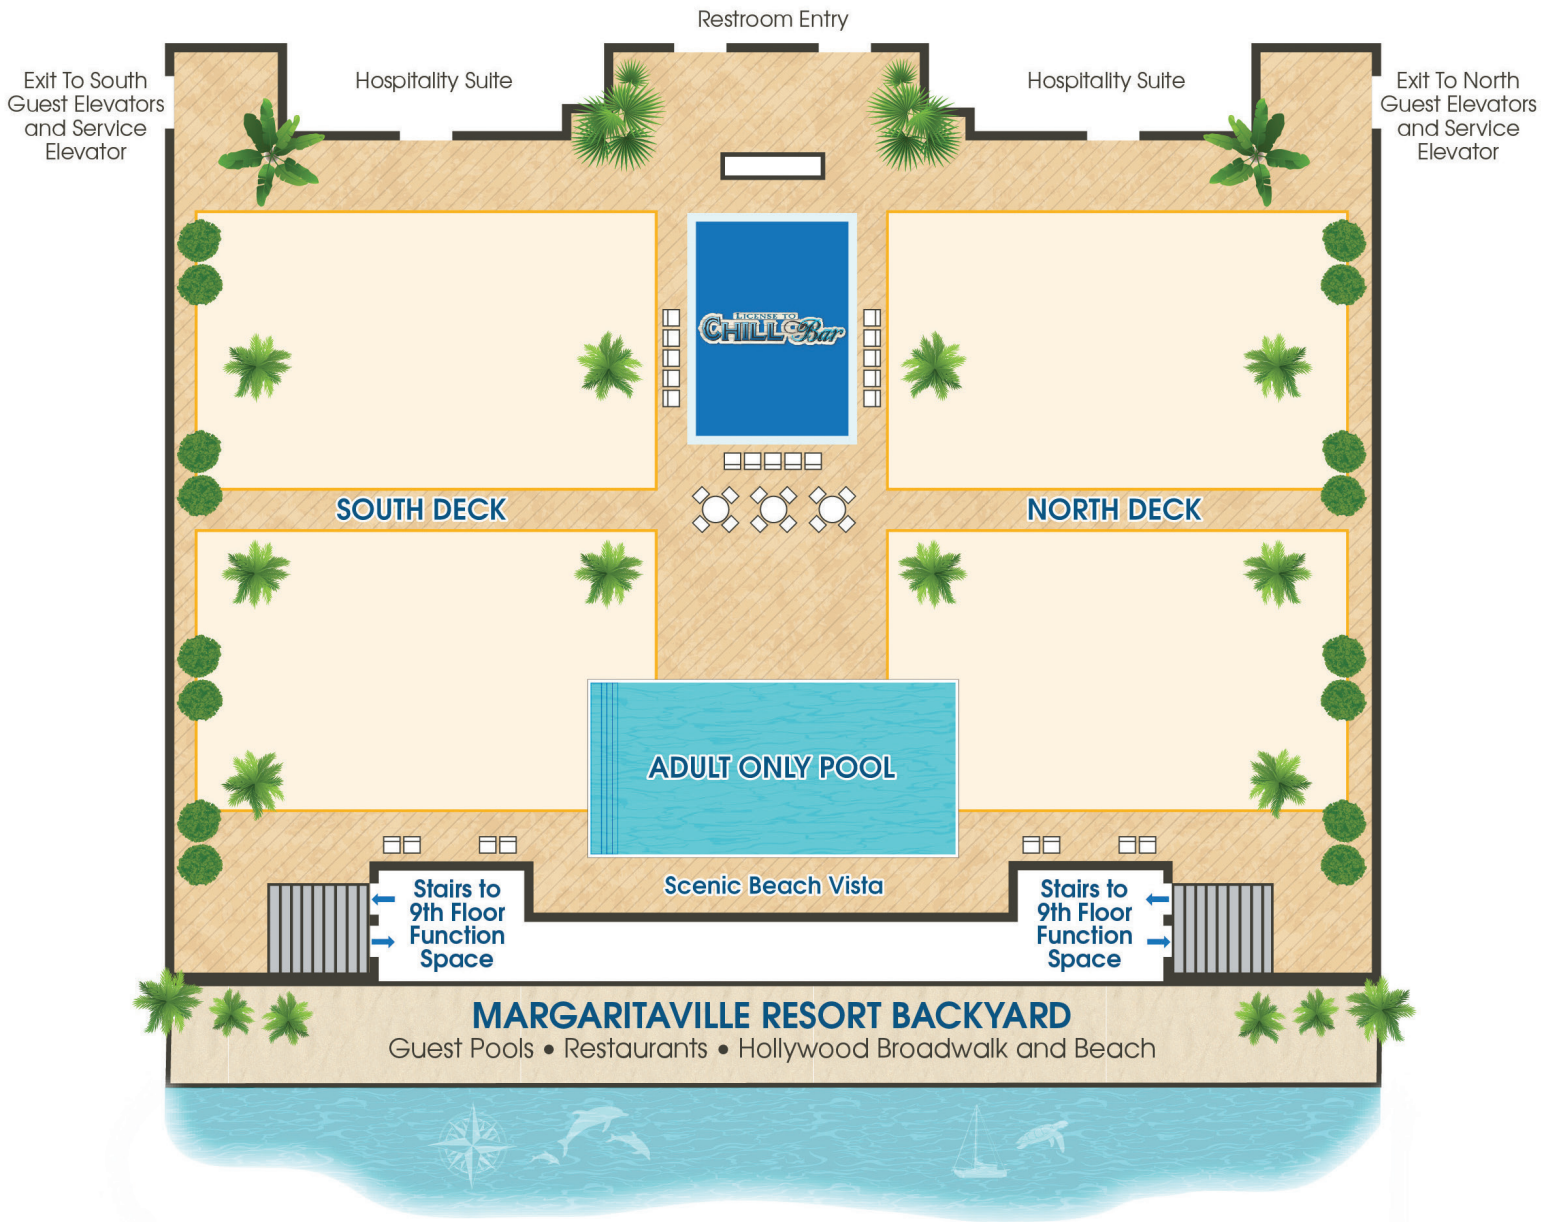

## *Beach Resort*

HOLLYWOOD BEACH, FL.

License to Chill Rooftop Terrace  
**FLOOR PLAN**

Margaritaville Hollywood Beach Resort  
1111 North Ocean Drive  
Hollywood, FL • 33019

## License to Chill Rooftop Terrace Floor Plan

### License to Chill Rooftop Terrace

The License to Chill rooftop terrace on the 11th floor rewards hard work with breathtaking views of the Atlantic Ocean. This exclusive space, with its panoramic views of the expansive white sand and beautiful blue surf of Hollywood Beach, can be reserved for large, private events. The rooftop terrace is the perfect location for your reception or meal function, adding just the right touch to ensure your event is memorable.

ROOM NAME	SPACE	SIZE	BANQUET	COCKTAIL	THEATRE
License to Chill (Outdoor Area)	7,020 Sq. Ft.	120 x 78 Ft.	360	700	-
License to Chill - North or South (Outdoor Area)	3,510 Sq. Ft. Each	60 x 78 Ft.	180	350	250